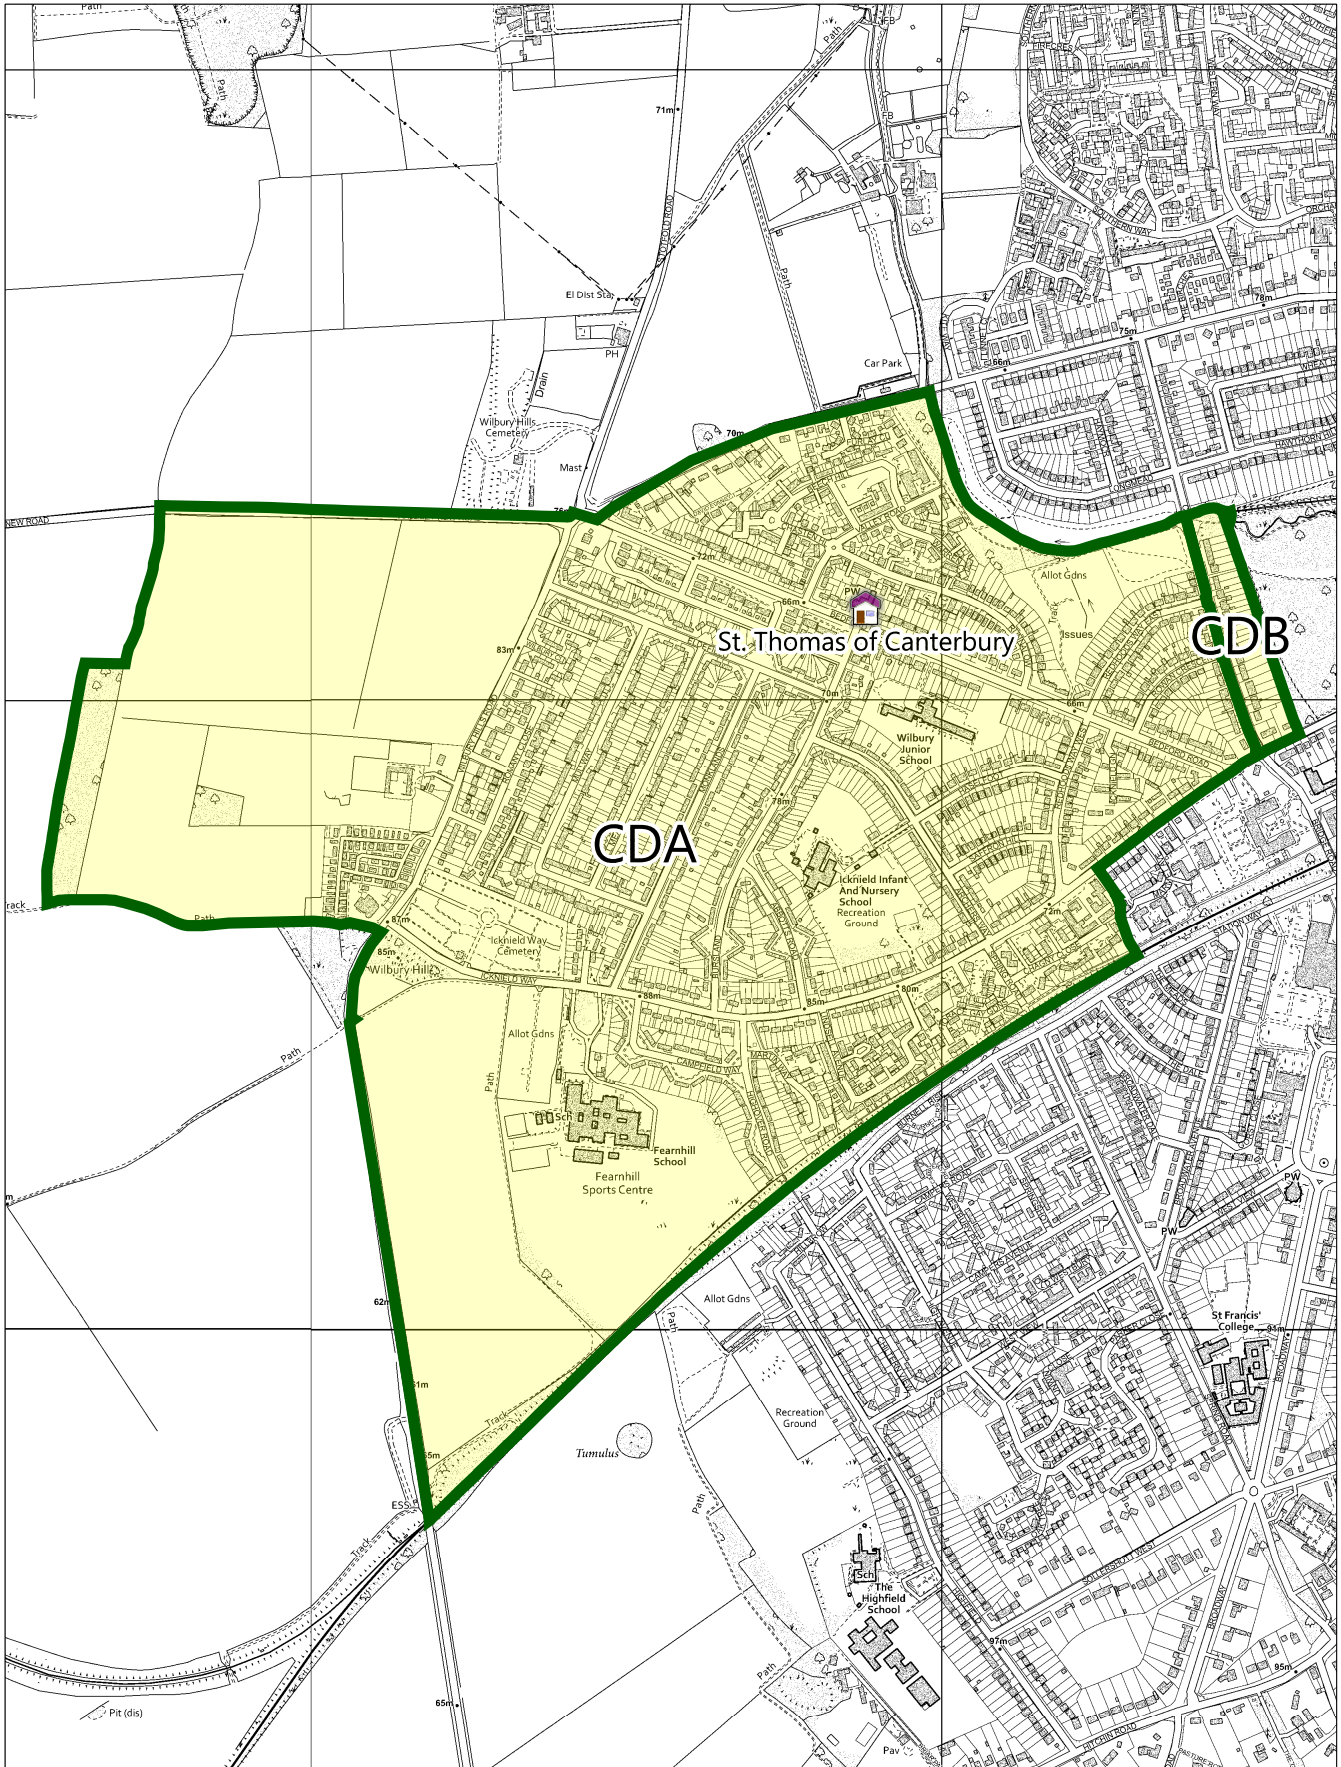

St. Thomas of Canterbury - Letchworth Wilbury Ward

St.Thomas of Canterbury, Bedford Road,
Letchworth Garden City, Herts, SG6 4DU

NORTH HERTFORDSHIRE DISTRICT COUNCIL

Scale: 1:12000
Date: 11:09:19

© Crown copyright and database rights 2019 Ordnance Survey 100018622